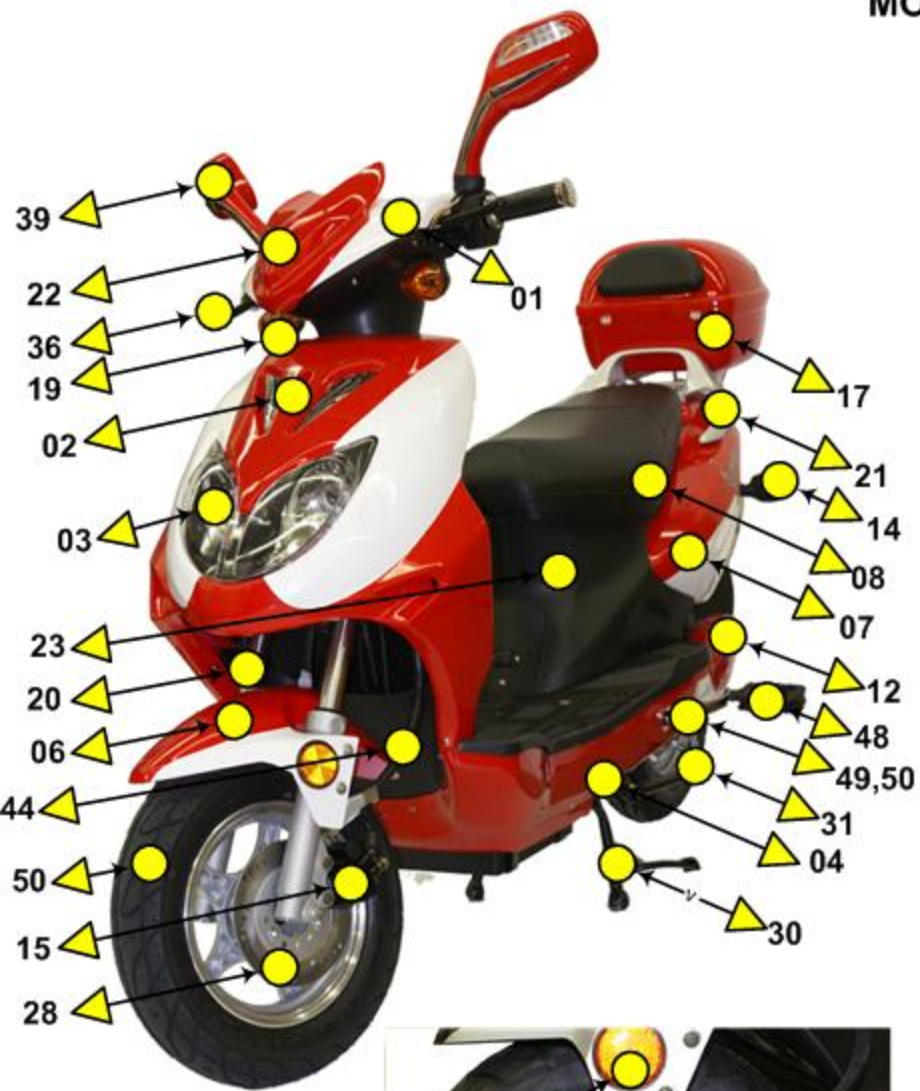

MOTORINO XPh

MOTORINO XPh PARTS

Model	Part #	Description	Price
XPh	XPH-01	Dashboard panel	\$10.00
XPh	XPH-02	Front panel	\$50.00
XPh	XPH-03	Head light body	\$30.00
XPh	XPH-04L/R	Side panel L/R	\$25.00
XPh	XPH-05	Side centr panel	\$25.00
XPh	XPH-06	Front wheel fender	\$15.00
XPh	XPH-07L/R	Side rear panel L/R	\$20.00
XPh	XPH-08	Seat	\$30.00
XPh	XPH-09	Battery box	\$30.00
XPh	XPH-10	Floor panel w/t battery insert	\$30.00
XPh	XPH-11	Rear wheel fender	\$10.00
XPh	XPH-12L/R	Chain cover rear piece L/R	\$10.00
XPh	XPH-13	Rear light body	\$40.00
XPh	XPH-14	Rear signal lights EA	\$8.00
XPh	XPH-15	Front disc brake caliper	\$45.00
XPh	XPH-16	Seat bucket	\$25.00
XPh	XPH-17	Storage box	\$35.00
XPh	XPH-18L/R	Chain cover front piece L/R	\$10.00
XPh	XPH-19	Front signal light AE	\$8.00
XPh	XPH-20L/R	Shocks front L/R	\$35.00
XPh	XPH-21	Storage box rack	\$20.00
XPh	XPH-22	Head clip	\$10.00
XPh	XPH-23	Seat support panel	\$18.00
XPh	XPH-24	Charging outlet	\$5.00
XPh	XPH-25	Floor mat	\$10.00

Model	Part #	Description	Price
XPh	XPH-26	Hook	\$5.00
XPh	XPH-27	Speedometer assembly	\$12.00
XPh	XPH-28	Disc brake (Disc)	\$12.00
XPh	XPH-29	Dashboard	\$45.00
XPh	XPH-30	Main kickstabd	\$20.00
XPh	XPH-31	Side kickstand	\$12.00
XPh	XPH-32	Black inner panel	\$25.00
XPh	XPH-33	Serial # cover	\$5.00
XPh	XPH-34	Neck and inner head	\$12.00
XPh	XPH-35	Right switches assembly	\$25.00
XPh	XPH-36	Brake lever L/R	\$15.00
XPh	XPH-37	Left switches assembly	\$30.00
XPh	XPH-38	Handgrip	\$10.00
XPh	XPH-39L/R	Mirror L/R	\$20.00
XPh	XPH-40	Throttle	\$25.00
XPh	XPH-41	Tire 3.5" tubless	\$35.00
XPh	XPH-42	CCT-gear switch	\$16.00
XPh	XPH-43	Rear wheel sprocket	\$15.00
XPh	XPH-44	brake cable	\$15.00
XPh	XPH-45	Speedometer cable	\$15.00
XPh	XPH-46	Cable bracket	\$6.00
XPh	XPH-47L/R	Shock absorber rear L/R	\$25.00
XPh	XPH-48	Pedals Pair	\$10.00
XPh	XPH-49	Pedal cranks pair	\$12.00
XPh	XPH-50	Pedal shaft	\$15.00
XPh	XPH-51	Reflector	\$6.00