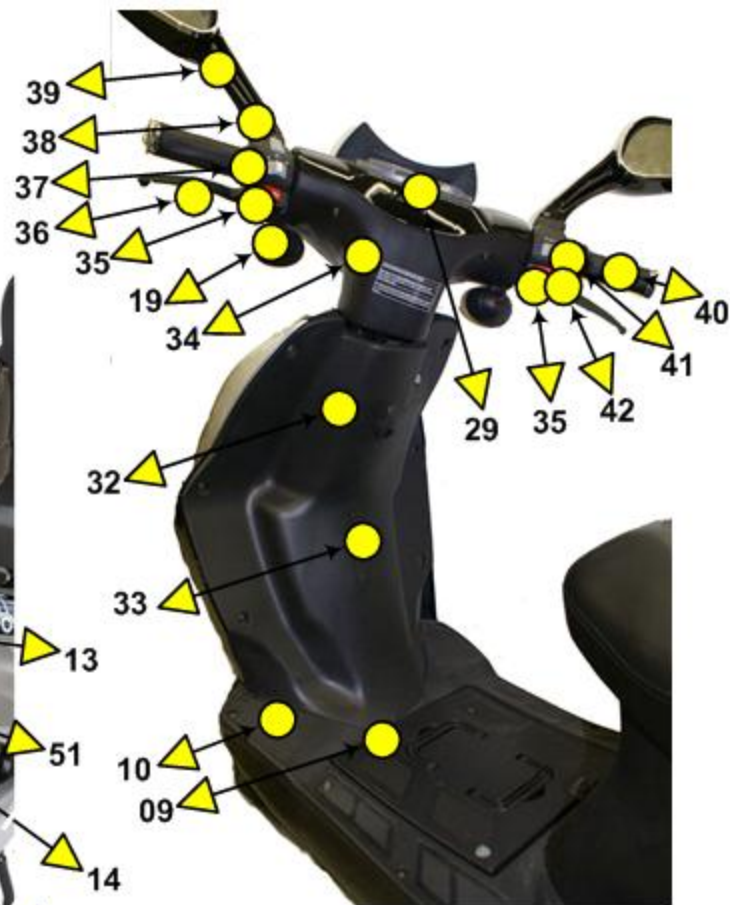

MOTORINO XPh

MOTORINO XPh PARTS

Model	Part #	Description	Price
XPh	XPH-01	Dashboard panel	\$10.00
XPh	XPH-02	Front panel	\$50.00
XPh	XPH-03	Head light body	\$30.00
XPh	XPH-04L/R	Side panel L/R	\$25.00
XPh	XPH-05	Side centr panel	\$25.00
XPh	XPH-06	Front wheel fender	\$15.00
XPh	XPH-07L/R	Side rear panel L/R	\$20.00
XPh	XPH-08	Seat	\$30.00
XPh	XPH-09	Battery box	\$30.00
XPh	XPH-10	Floor panel w/t battery insert	\$30.00
XPh	XPH-11	Rear wheel fender	\$10.00
XPh	XPH-12L/R	Chain cover rear piece L/R	\$10.00
XPh	XPH-13	Rear light body	\$40.00
XPh	XPH-14	Rear signal lights EA	\$8.00
XPh	XPH-15	Front disc brake caliper	\$45.00
XPh	XPH-16	Seat bucket	\$25.00
XPh	XPH-17	Storage box	\$35.00
XPh	XPH-18L/R	Chain cover front piece L/R	\$10.00
XPh	XPH-19	Front signal light AE	\$8.00
XPh	XPH-20L/R	Shocks front L/R	\$35.00
XPh	XPH-21	Storage box rack	\$20.00
XPh	XPH-22	Head clip	\$10.00
XPh	XPH-23	Seat support panel	\$18.00
XPh	XPH-24	Charging outlet	\$5.00
XPh	XPH-25	Floor mat	\$10.00

Model	Part #	Description	Price
XPh	XPH-26	Hook	\$5.00
XPh	XPH-27	Speedometer assembly	\$12.00
XPh	XPH-28	Disc brake (Disc)	\$12.00
XPh	XPH-29	Dashboard	\$45.00
XPh	XPH-30	Main kickstabd	\$20.00
XPh	XPH-31	Side kickstand	\$12.00
XPh	XPH-32	Black inner panel	\$25.00
XPh	XPH-33	Serial # cover	\$5.00
XPh	XPH-34	Neck and inner head	\$12.00
XPh	XPH-35	Right switches assembly	\$25.00
XPh	XPH-36	Brake lever L/R	\$15.00
XPh	XPH-37	Left switches assembly	\$30.00
XPh	XPH-38	Handgrip	\$10.00
XPh	XPH-39L/R	Mirror L/R	\$20.00
XPh	XPH-40	Throttle	\$25.00
XPh	XPH-41	Tire 3.5" tubless	\$35.00
XPh	XPH-42	CCT-gear switch	\$16.00
XPh	XPH-43	Rear wheel sprocket	\$15.00
XPh	XPH-44	brake cable	\$15.00
XPh	XPH-45	Speedometer cable	\$15.00
XPh	XPH-46	Cable bracket	\$6.00
XPh	XPH-47L/R	Shock absorber rear L/R	\$25.00
XPh	XPH-48	Pedals Pair	\$10.00
XPh	XPH-49	Pedal cranks pair	\$12.00
XPh	XPH-50	Pedal shaft	\$15.00
XPh	XPH-51	Reflector	\$6.00