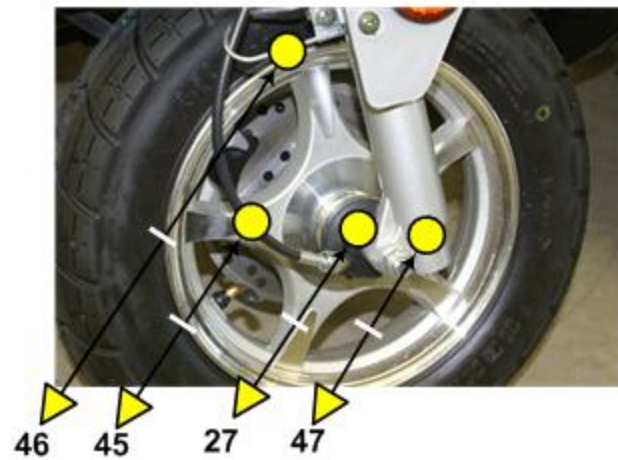

MOTORINO XPh

MOTORINO XPh PARTS

Model	Part #	Description	Price
XPh	XPH-01	Dashboard panel	\$10.00
XPh	XPH-02	Front panel	\$50.00
XPh	XPH-03	Head light body	\$30.00
XPh	XPH-04L/R	Side panel L/R	\$25.00
XPh	XPH-05	Side centr panel	\$25.00
XPh	XPH-06	Front wheel fender	\$15.00
XPh	XPH-07L/R	Side rear panel L/R	\$20.00
XPh	XPH-08	Seat	\$30.00
XPh	XPH-09	Battery box	\$30.00
XPh	XPH-10	Floor panel w/t battery insert	\$30.00
XPh	XPH-11	Rear wheel fender	\$10.00
XPh	XPH-12L/R	Chain cover rear piece L/R	\$10.00
XPh	XPH-13	Rear light body	\$40.00
XPh	XPH-14	Rear signal lights EA	\$8.00
XPh	XPH-15	Front disc brake caliper	\$45.00
XPh	XPH-16	Seat bucket	\$25.00
XPh	XPH-17	Storage box	\$35.00
XPh	XPH-18L/R	Chain cover front piece L/R	\$10.00
XPh	XPH-19	Front signal light AE	\$8.00
XPh	XPH-20L/R	Shocks front L/R	\$35.00
XPh	XPH-21	Storage box rack	\$20.00
XPh	XPH-22	Head clip	\$10.00
XPh	XPH-23	Seat support panel	\$18.00
XPh	XPH-24	Charging outlet	\$5.00
XPh	XPH-25	Floor mat	\$10.00

Model	Part #	Description	Price
XPh	XPH-26	Hook	\$5.00
XPh	XPH-27	Speedometer assembly	\$12.00
XPh	XPH-28	Disc brake (Disc)	\$12.00
XPh	XPH-29	Dashboard	\$45.00
XPh	XPH-30	Main kickstabd	\$20.00
XPh	XPH-31	Side kickstand	\$12.00
XPh	XPH-32	Black inner panel	\$25.00
XPh	XPH-33	Serial # cover	\$5.00
XPh	XPH-34	Neck and inner head	\$12.00
XPh	XPH-35	Right switches assembly	\$25.00
XPh	XPH-36	Brake lever L/R	\$15.00
XPh	XPH-37	Left switches assembly	\$30.00
XPh	XPH-38	Handgrip	\$10.00
XPh	XPH-39L/R	Mirror L/R	\$20.00
XPh	XPH-40	Throttle	\$25.00
XPh	XPH-41	Tire 3.5" tubless	\$35.00
XPh	XPH-42	CCT-gear switch	\$16.00
XPh	XPH-43	Rear wheel sprocket	\$15.00
XPh	XPH-44	brake cable	\$15.00
XPh	XPH-45	Speedometer cable	\$15.00
XPh	XPH-46	Cable bracket	\$6.00
XPh	XPH-47L/R	Shock absorber rear L/R	\$25.00
XPh	XPH-48	Pedals Pair	\$10.00
XPh	XPH-49	Pedal cranks pair	\$12.00
XPh	XPH-50	Pedal shaft	\$15.00
XPh	XPH-51	Reflector	\$6.00