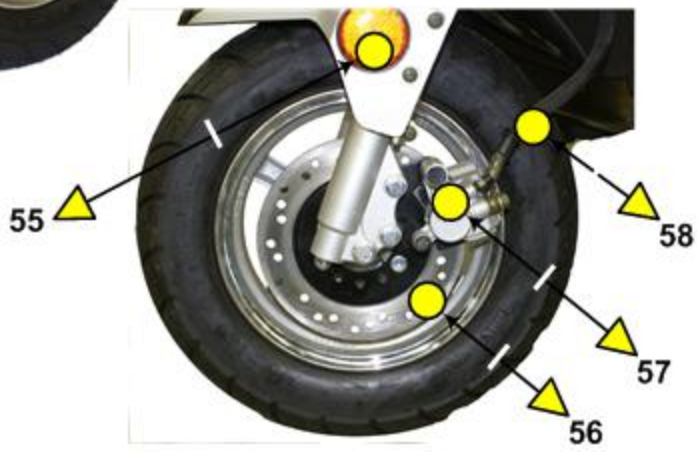

MOTORINO XPh

MOTORINO XPh PARTS

Model	Part #	Description	Price
XPh	XPH-01	Dashboard panel	\$10.00
XPh	XPH-02	Front panel	\$50.00
XPh	XPH-03	Head light body	\$30.00
XPh	XPH-04L/R	Side panel L/R	\$25.00
XPh	XPH-05	Side centr panel	\$25.00
XPh	XPH-06	Front wheel fender	\$15.00
XPh	XPH-07L/R	Side rear panel L/R	\$20.00
XPh	XPH-08	Seat	\$30.00
XPh	XPH-09	Battery box	\$30.00
XPh	XPH-10	Floor panel w/t battery insert	\$30.00
XPh	XPH-11	Rear wheel fender	\$10.00
XPh	XPH-12L/R	Chain cover rear piece L/R	\$10.00
XPh	XPH-13	Rear light body	\$40.00
XPh	XPH-14	Rear signal lights EA	\$8.00
XPh	XPH-15	Front disc brake caliper	\$45.00
XPh	XPH-16	Seat bucket	\$25.00
XPh	XPH-17	Storage box	\$35.00
XPh	XPH-18L/R	Chain cover front piece L/R	\$10.00
XPh	XPH-19	Front signal light AE	\$8.00
XPh	XPH-20L/R	Shocks front L/R	\$35.00
XPh	XPH-21	Storage box rack	\$20.00
XPh	XPH-22	Head clip	\$10.00
XPh	XPH-23	Seat support panel	\$18.00
XPh	XPH-24	Charging outlet	\$5.00
XPh	XPH-25	Floor mat	\$10.00

Model	Part #	Description	Price
XPh	XPH-26	Hook	\$5.00
XPh	XPH-27	Speedometer assembly	\$12.00
XPh	XPH-28	Disc brake (Disc)	\$12.00
XPh	XPH-29	Dashboard	\$45.00
XPh	XPH-30	Main kickstabd	\$20.00
XPh	XPH-31	Side kickstand	\$12.00
XPh	XPH-32	Black inner panel	\$25.00
XPh	XPH-33	Serial # cover	\$5.00
XPh	XPH-34	Neck and inner head	\$12.00
XPh	XPH-35	Right switches assembly	\$25.00
XPh	XPH-36	Brake lever L/R	\$15.00
XPh	XPH-37	Left switches assembly	\$30.00
XPh	XPH-38	Handgrip	\$10.00
XPh	XPH-39L/R	Mirror L/R	\$20.00
XPh	XPH-40	Throttle	\$25.00
XPh	XPH-41	Tire 3.5" tubless	\$35.00
XPh	XPH-42	CCT-gear switch	\$16.00
XPh	XPH-43	Rear wheel sprocket	\$15.00
XPh	XPH-44	brake cable	\$15.00
XPh	XPH-45	Speedometer cable	\$15.00
XPh	XPH-46	Cable bracket	\$6.00
XPh	XPH-47L/R	Shock absorber rear L/R	\$25.00
XPh	XPH-48	Pedals Pair	\$10.00
XPh	XPH-49	Pedal cranks pair	\$12.00
XPh	XPH-50	Pedal shaft	\$15.00
XPh	XPH-51	Reflector	\$6.00