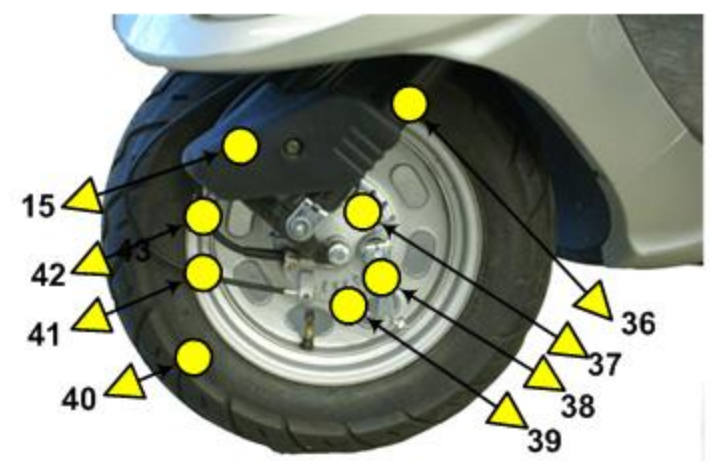

# MOTORINO XPa PARTS

Model	Part #	Description	Price
XPa	XPA-01	Front bottom panel	\$50.00
XPa	XPA-02	Front panel	\$40.00
XPa	XPA-03L/R	Side center panel L/R	\$25.00
XPa	XPA-04L/R	Side rear panel L/R	\$20.00
XPa	XPA-05L/R	Front signal lights collar	\$8.00
XPa	XPA-06L/R	Chain Cover L/R	\$10.00
XPa	XPA-07L/R	Front signal light L/R	\$10.00
XPa	XPA-08	Head clip	\$8.00
XPa	XPA-09L/R	Head signal lights L/R	\$12.00
XPa	XPA-10	Head cover	\$10.00
XPa	XPA-11	Battery box	\$30.00
XPa	XPA-12L/R	Side top rear panel L/R	\$25.00
XPa	XPA-13	Seat	\$30.00
XPa	XPA-14	Head light body	\$30.00
XPa	XPA-15L/R	Front wheel side cover L/R	\$6.00
XPa	XPA-16	Rear light body	\$40.00
XPa	XPA-17	Rear bottom panel	\$6.00
XPa	XPA-18	Rear wheel fender	\$10.00
XPa	XPA-19	Storage box	\$35.00
XPa	XPA-20	Rear panel above tail light	\$10.00
XPa	XPA-21	Storage box rack	\$20.00
XPa	XPA-22L/R	Handle L/R	\$8.00
XPa	XPA-23	Seat bucket	\$25.00
XPa	XPA-24	Seat bucket support	\$18.00
XPa	XPA-25L/R	Passenger foot rest L/R	\$8.00