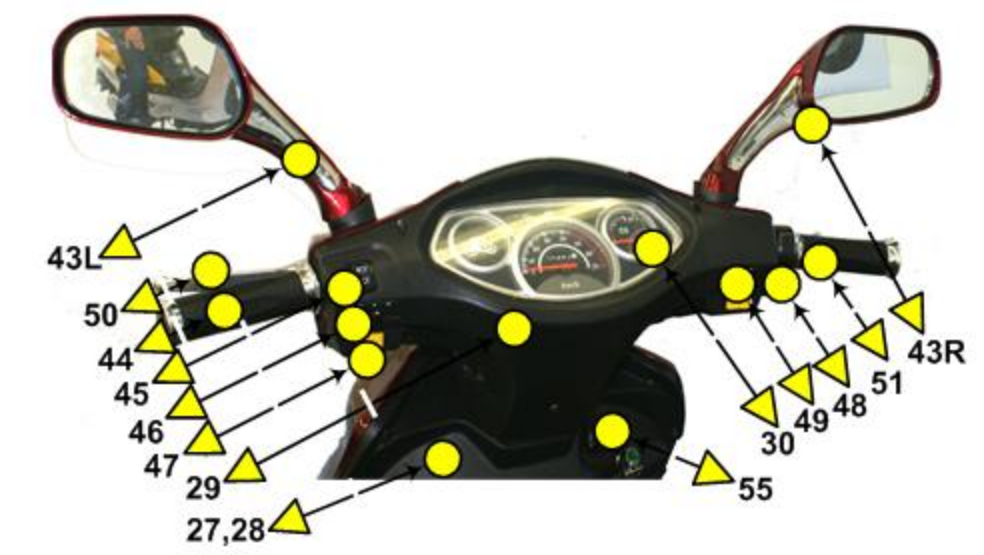

# MOTORINO XPa PARTS

Model	Part #	Description	Price
XPa	XPA-01	Front bottom panel	\$50.00
XPa	XPA-02	Front panel	\$40.00
XPa	XPA-03L/R	Side center panel L/R	\$25.00
XPa	XPA-04L/R	Side rear panel L/R	\$20.00
XPa	XPA-05L/R	Front signal lights collar	\$8.00
XPa	XPA-06L/R	Chain Cover L/R	\$10.00
XPa	XPA-07L/R	Front signal light L/R	\$10.00
XPa	XPA-08	Head clip	\$8.00
XPa	XPA-09L/R	Head signal lights L/R	\$12.00
XPa	XPA-10	Head cover	\$10.00
XPa	XPA-11	Battery box	\$30.00
XPa	XPA-12L/R	Side top rear panel L/R	\$25.00
XPa	XPA-13	Seat	\$30.00
XPa	XPA-14	Head light body	\$30.00
XPa	XPA-15L/R	Front wheel side cover L/R	\$6.00
XPa	XPA-16	Rear light body	\$40.00
XPa	XPA-17	Rear bottom panel	\$6.00
XPa	XPA-18	Rear wheel fender	\$10.00
XPa	XPA-19	Storage box	\$35.00
XPa	XPA-20	Rear panel above tail light	\$10.00
XPa	XPA-21	Storage box rack	\$20.00
XPa	XPA-22L/R	Handle L/R	\$8.00
XPa	XPA-23	Seat bucket	\$25.00
XPa	XPA-24	Seat bucket support	\$18.00
XPa	XPA-25L/R	Passenger foot rest L/R	\$8.00