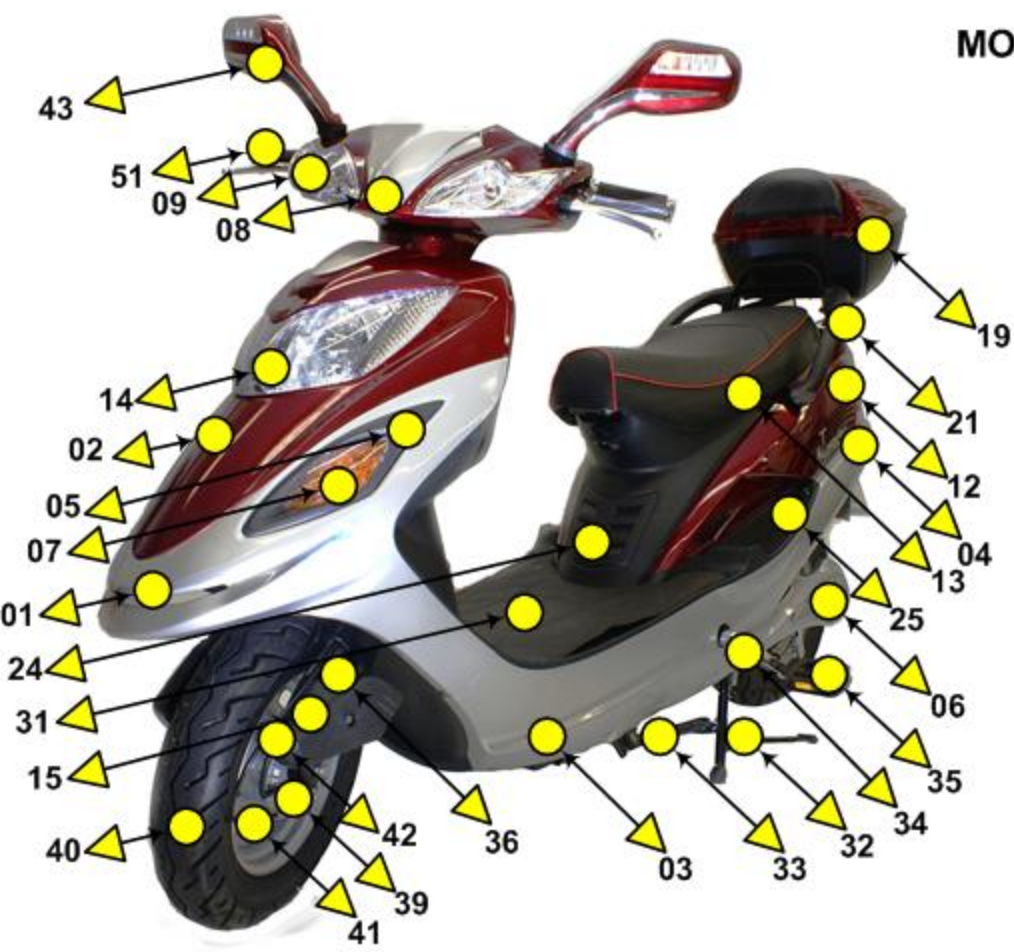

# MOTORINO XPa PARTS

Model	Part #	Description	Price
XPa	XPA-01	Front bottom panel	\$50.00
XPa	XPA-02	Front panel	\$40.00
XPa	XPA-03L/R	Side center panel L/R	\$25.00
XPa	XPA-04L/R	Side rear panel L/R	\$20.00
XPa	XPA-05L/R	Front signal lights collar	\$8.00
XPa	XPA-06L/R	Chain Cover L/R	\$10.00
XPa	XPA-07L/R	Front signal light L/R	\$10.00
XPa	XPA-08	Head clip	\$8.00
XPa	XPA-09L/R	Head signal lights L/R	\$12.00
XPa	XPA-10	Head cover	\$10.00
XPa	XPA-11	Battery box	\$30.00
XPa	XPA-12L/R	Side top rear panel L/R	\$25.00
XPa	XPA-13	Seat	\$30.00
XPa	XPA-14	Head light body	\$30.00
XPa	XPA-15L/R	Front wheel side cover L/R	\$6.00
XPa	XPA-16	Rear light body	\$40.00
XPa	XPA-17	Rear bottom panel	\$6.00
XPa	XPA-18	Rear wheel fender	\$10.00
XPa	XPA-19	Storage box	\$35.00
XPa	XPA-20	Rear panel above tail light	\$10.00
XPa	XPA-21	Storage box rack	\$20.00
XPa	XPA-22L/R	Handle L/R	\$8.00
XPa	XPA-23	Seat bucket	\$25.00
XPa	XPA-24	Seat bucket support	\$18.00
XPa	XPA-25L/R	Passenger foot rest L/R	\$8.00